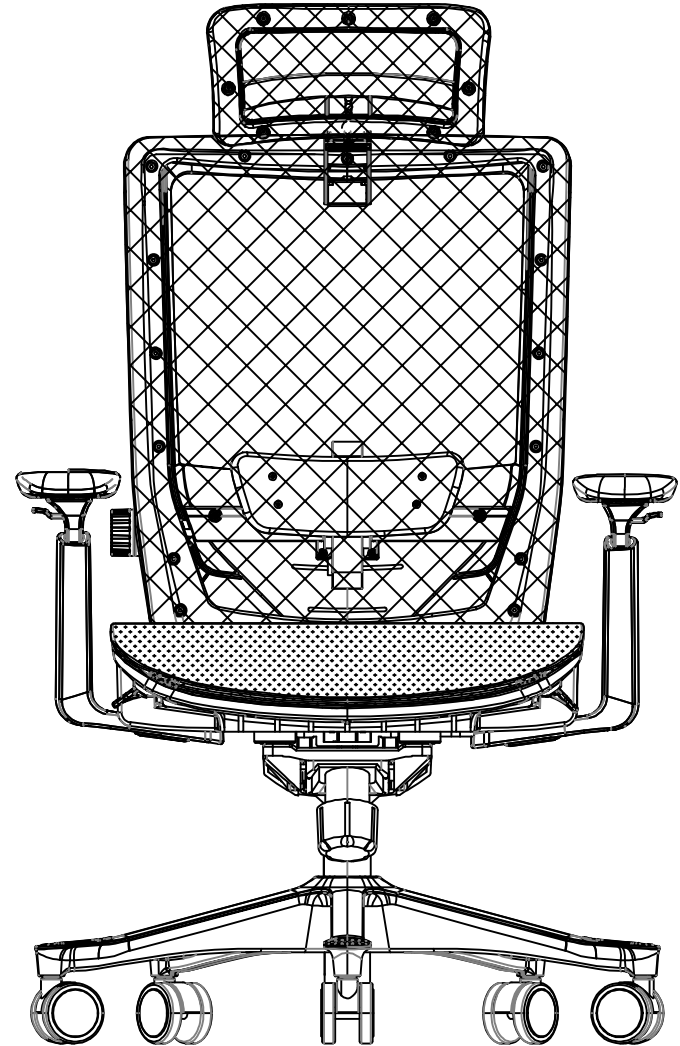

ASSEMBLY INSTRUCTION

SM6F-BH

G

1pc

Headrest

G

ASSEMBLY INSTRUCTION

SM6F-BH

A 1pc  Seat	F 5pcs  Castors
B 1pc  Back	1 6pcs  Screw 6X30
C 1set  Armrests	2 6pcs  Washer 6X16
D 1pc  Base	3 3pcs  Screw 8X45
E 1pc  Gas Lift	